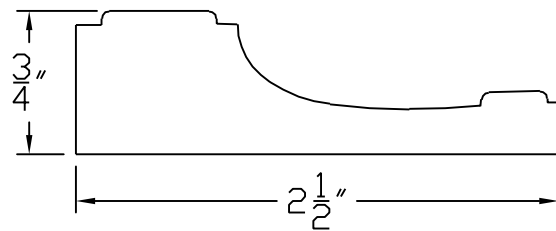

Creative Woodworking N.W., Inc.

1036 S.E. Taylor * Portland, Oregon 97214

Phone:(503) 230-9265 * Fax:(503) 232-9082

www.Creativewoodworkingnw.com

CASG371

3/4" X 2 1/2"