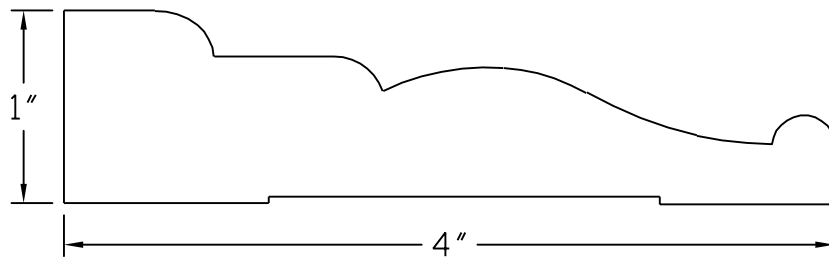

Creative Woodworking N.W., Inc.

1036 S.E. Taylor * Portland, Oregon 97214

Phone:(503) 230-9265 * Fax:(503) 232-9082

www.Creativewoodworkingnw.com

CASG373

1" X 4"