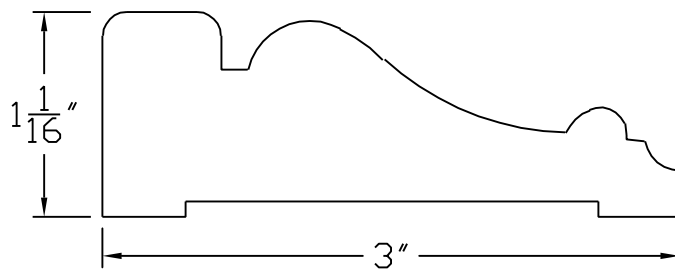

Creative Woodworking N.W., Inc.

1036 S.E. Taylor * Portland, Oregon 97214

Phone:(503) 230-9265 * Fax:(503) 232-9082

www.Creativewoodworkingnw.com

CASG375

1 1/16" X 3"