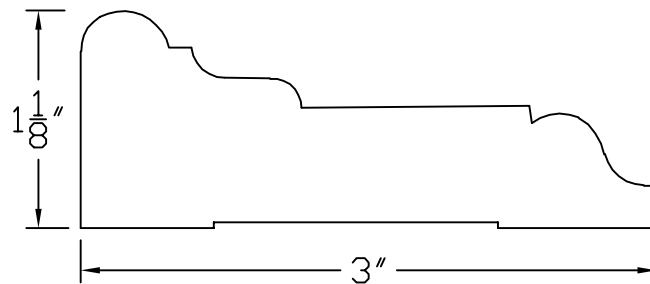

Creative Woodworking N.W., Inc.

1036 S.E. Taylor * Portland, Oregon 97214

Phone:(503) 230-9265 * Fax:(503) 232-9082

www.Creativewoodworkingnw.com

CASG379

1 1/8" X 3"