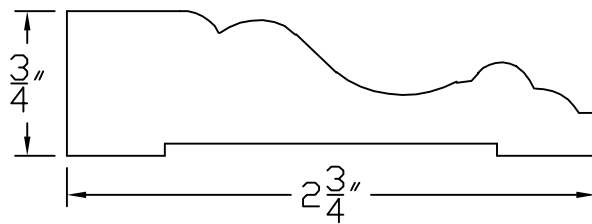

Creative Woodworking N.W., Inc.

1036 S.E. Taylor * Portland, Oregon 97214

Phone:(503) 230-9265 * Fax:(503) 232-9082

www.Creativewoodworkingnw.com

CASG380

3/4" X 2 3/4"