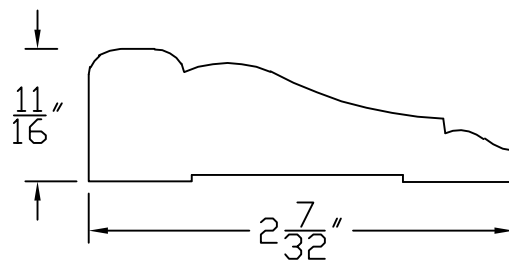

Creative Woodworking N.W., Inc.

1036 S.E. Taylor * Portland, Oregon 97214

Phone:(503) 230-9265 * Fax:(503) 232-9082

www.Creativewoodworkingnw.com

CASG382

11/16" X 2 7/32"