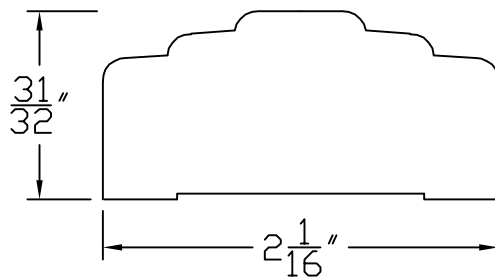

# Creative Woodworking N.W., Inc.

1036 S.E. Taylor \* Portland, Oregon 97214

Phone:(503) 230-9265 \* Fax:(503) 232-9082

[www.Creativewoodworkingnw.com](http://www.Creativewoodworkingnw.com)

CASG383

$\frac{31}{32}''$  X  $2\frac{1}{16}''$