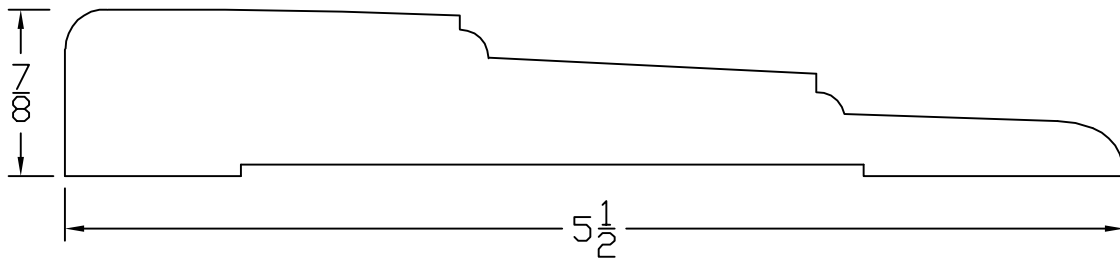

Creative Woodworking N.W., Inc.

1036 S.E. Taylor * Portland, Oregon 97214

Phone:(503) 230-9265 * Fax:(503) 232-9082

www.Creativewoodworkingnw.com

CASG384

7/8" X 5 1/2"