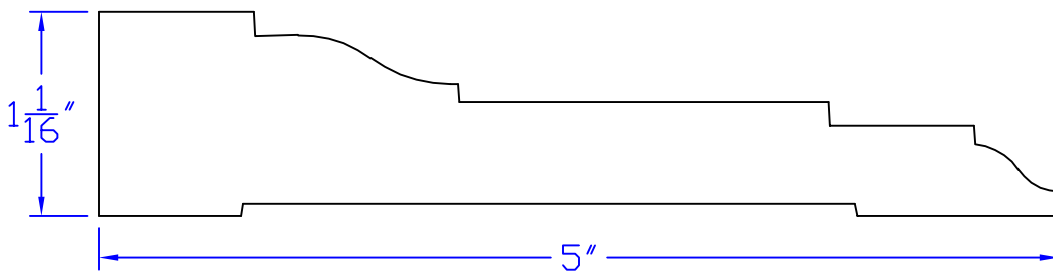

Creative Woodworking N.W., Inc.

1036 S.E. Taylor * Portland, Oregon 97214
Phone:(503) 230-9265 * Fax:(503) 232-9082
www.Creativewoodworkingnw.com

CASG386

1 1/16" x 5"