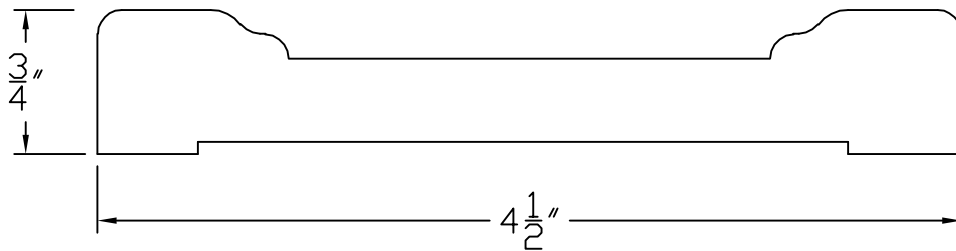

Creative Woodworking N.W., Inc.

1036 S.E. Taylor * Portland, Oregon 97214

Phone:(503) 230-9265 * Fax:(503) 232-9082

www.Creativewoodworkingnw.com

CASG389

3/4" X 4 1/2"