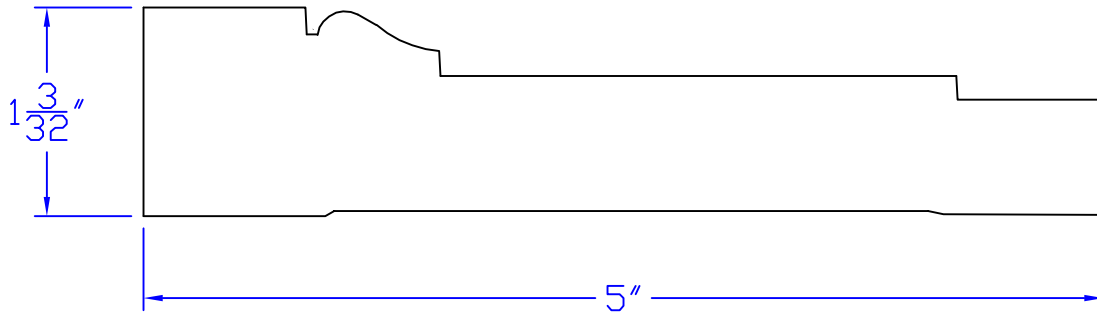

# Creative Woodworking N.W., Inc.

1036 S.E. Taylor \* Portland, Oregon 97214

Phone:(503) 230-9265 \* Fax:(503) 232-9082

[www.Creativewoodworkingnw.com](http://www.Creativewoodworkingnw.com)

CASG390

$1\frac{3}{32}$ " x 5"