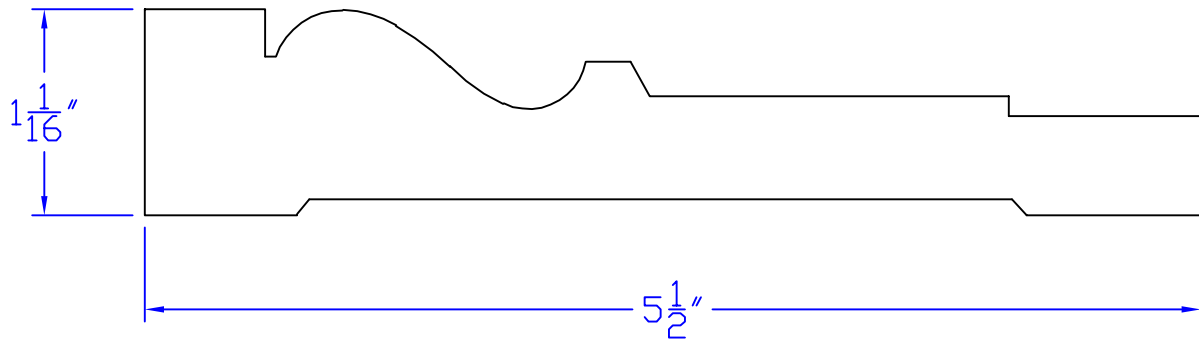

Creative Woodworking N.W., Inc.

1036 S.E. Taylor * Portland, Oregon 97214

Phone:(503) 230-9265 * Fax:(503) 232-9082

www.Creativewoodworkingnw.com

CASG391

1 1/16 x 5 1/2