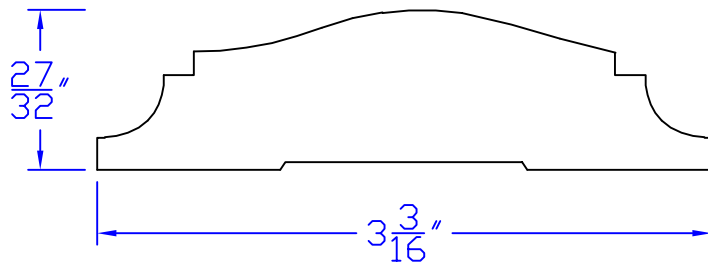

Creative Woodworking N.W., Inc.

1036 S.E. Taylor * Portland, Oregon 97214

Phone:(503) 230-9265 * Fax:(503) 232-9082

www.Creativewoodworkingnw.com

CASG392

27/32 x 3 3/16