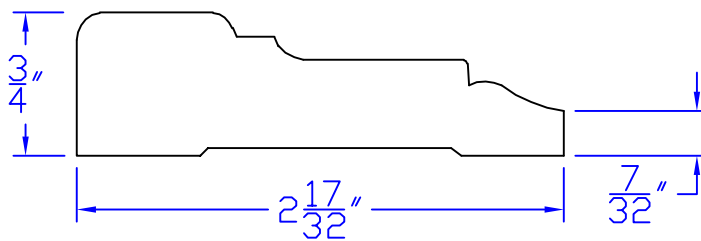

Creative Woodworking N.W., Inc.

1036 S.E. Taylor * Portland, Oregon 97214

Phone:(503) 230-9265 * Fax:(503) 232-9082

www.Creativewoodworkingnw.com

CASG393

$\frac{3}{4}'' \times 2\frac{17}{32}''$