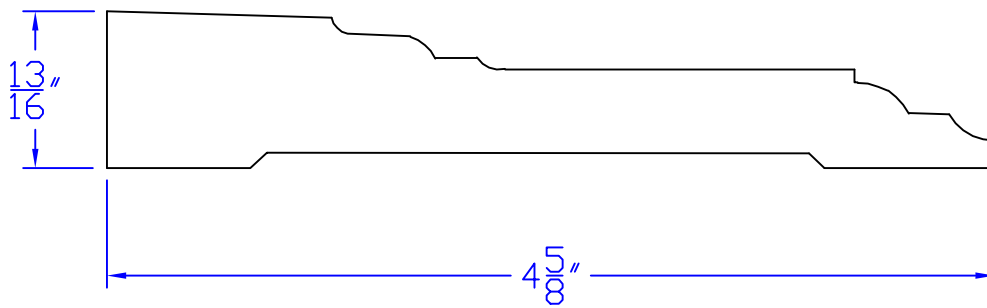

Creative Woodworking N.W., Inc.

1036 S.E. Taylor * Portland, Oregon 97214

Phone:(503) 230-9265 * Fax:(503) 232-9082

www.Creativewoodworkingnw.com

CASG394

13/16 x 4 5/8