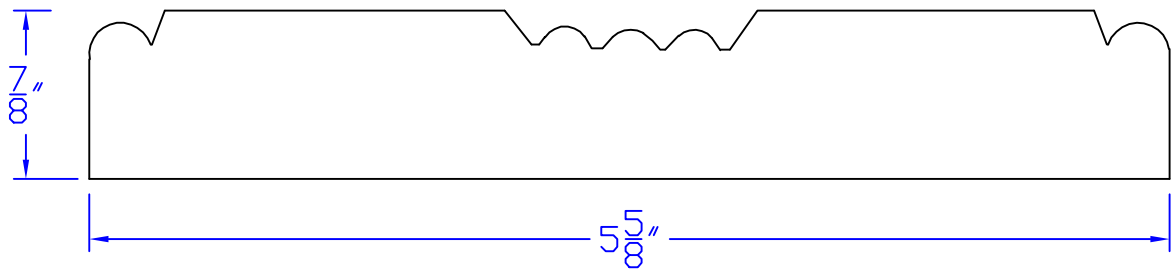

# Creative Woodworking N.W., Inc.

1036 S.E. Taylor \* Portland, Oregon 97214

Phone:(503) 230-9265 \* Fax:(503) 232-9082

[www.Creativewoodworkingnw.com](http://www.Creativewoodworkingnw.com)

CASG398

$7/8'' \times 5 5/8''$