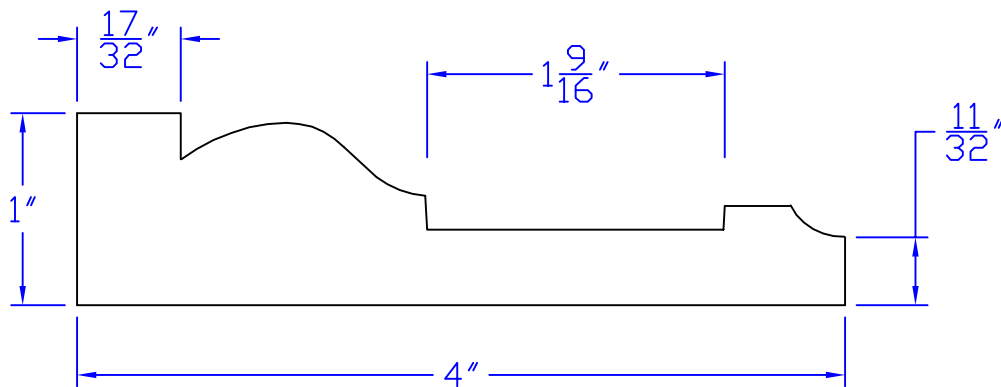

Creative Woodworking N.W., Inc.

1036 S.E. Taylor * Portland, Oregon 97214

Phone:(503) 230-9265 * Fax:(503) 232-9082

www.Creativewoodworkingnw.com

CASG399

1' X 4"