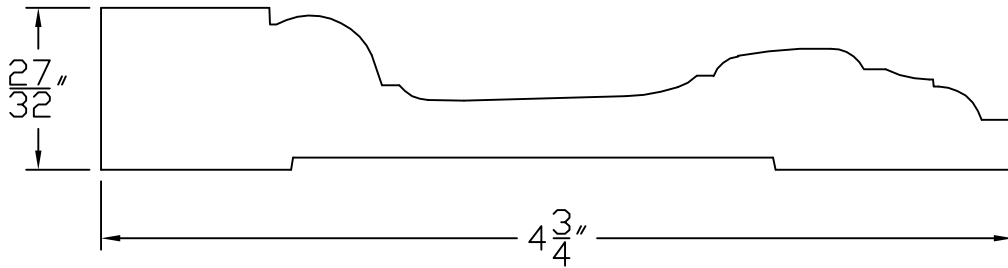

Creative Woodworking N.W., Inc.

1036 S.E. Taylor * Portland, Oregon 97214

Phone:(503) 230-9265 * Fax:(503) 232-9082

www.Creativewoodworkingnw.com

CASG407

$27/32$ " x $4\ 3/4$ "