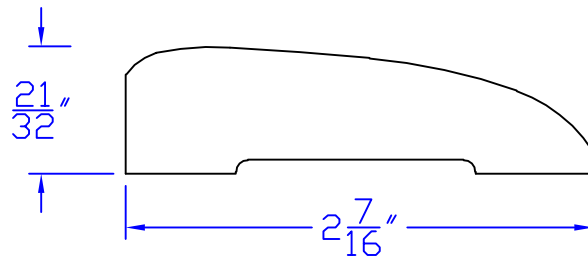

# Creative Woodworking N.W., Inc.

1036 S.E. Taylor \* Portland, Oregon 97214

Phone:(503) 230-9265 \* Fax:(503) 232-9082

www.Creativewoodworkingnw.com

CASG415

$\frac{21}{32}$ " x  $2\frac{7}{16}$ "