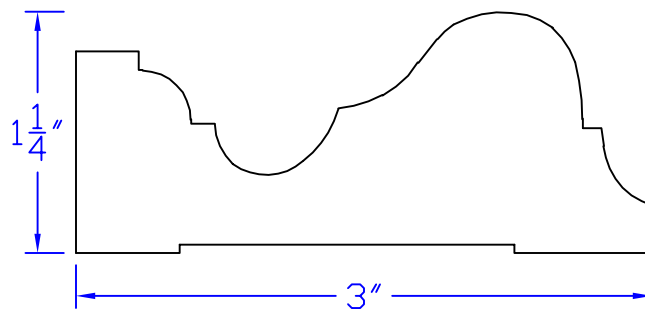

Creative Woodworking N.W., Inc.

1036 S.E. Taylor * Portland, Oregon 97214

Phone:(503) 230-9265 * Fax:(503) 232-9082

www.Creativewoodworkingnw.com

CASG423

1-1/4" x 3"