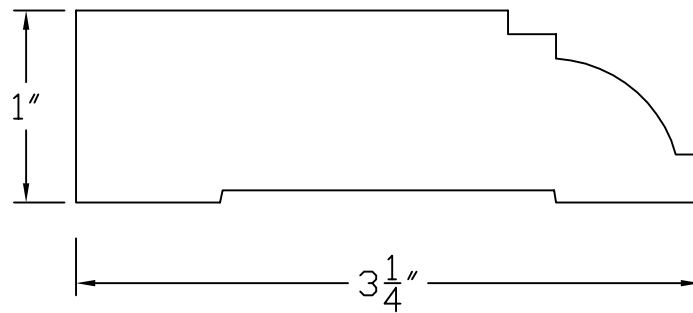

Creative Woodworking N.W., Inc.

1036 S.E. Taylor * Portland, Oregon 97214

Phone:(503) 230-9265 * Fax:(503) 232-9082

www.Creativewoodworkingnw.com

CASG425

1 " x 3 1/4 "