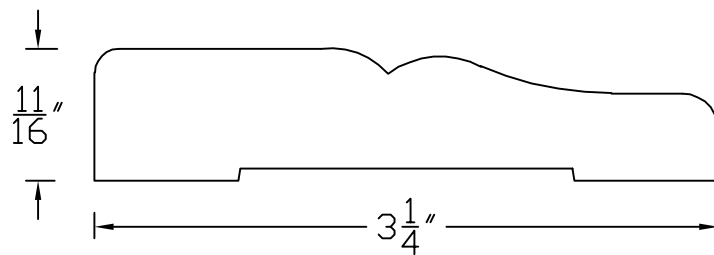

Creative Woodworking N.W., Inc.

1036 S.E. Taylor * Portland, Oregon 97214

Phone:(503) 230-9265 * Fax:(503) 232-9082

www.Creativewoodworkingnw.com

CASG426

$11/16$ " \times $3-1/4$ "