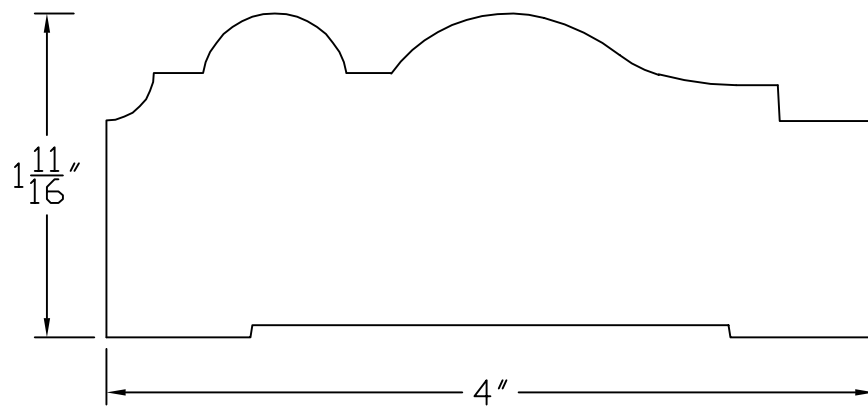

# Creative Woodworking N.W., Inc.

1036 S.E. Taylor \* Portland, Oregon 97214

Phone:(503) 230-9265 \* Fax:(503) 232-9082

[www.Creativewoodworkingnw.com](http://www.Creativewoodworkingnw.com)

CASG433

1-11/16" x 4"