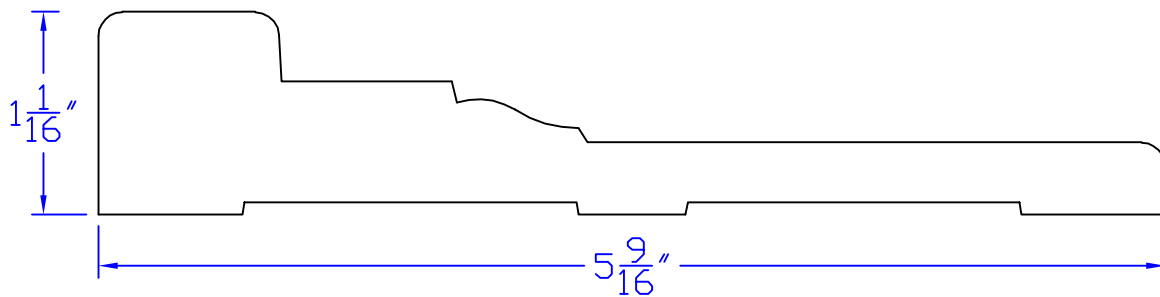

# Creative Woodworking N.W., Inc.

1036 S.E. Taylor \* Portland, Oregon 97214

Phone:(503) 230-9265 \* Fax:(503) 232-9082

[www.Creativewoodworkingnw.com](http://www.Creativewoodworkingnw.com)

CASG434

$1\frac{1}{16}$ " x  $5\frac{9}{16}$ "