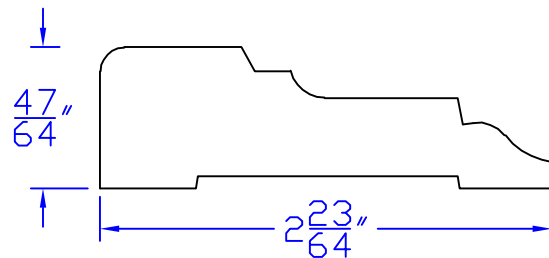

Creative Woodworking N.W., Inc.

1036 S.E. Taylor * Portland, Oregon 97214

Phone:(503) 230-9265 * Fax:(503) 232-9082

www.Creativewoodworkingnw.com

CASG435

$47/64$ " \times $2-23/64$ "