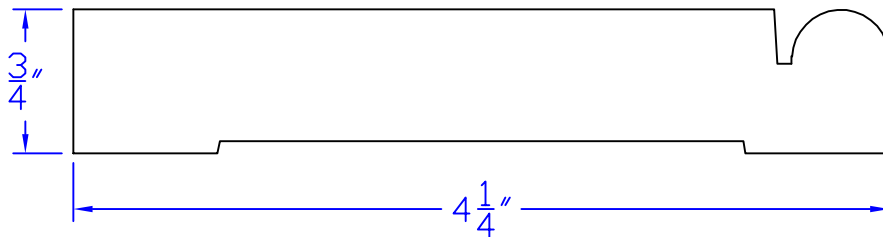

Creative Woodworking N.W., Inc.

1036 S.E. Taylor * Portland, Oregon 97214

Phone:(503) 230-9265 * Fax:(503) 232-9082

www.Creativewoodworkingnw.com

CASG436

3/4" x 4-1/4"