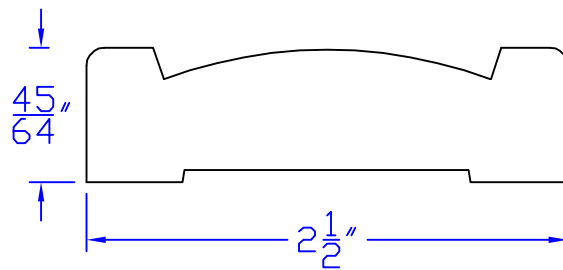

# Creative Woodworking N.W., Inc.

1036 S.E. Taylor \* Portland, Oregon 97214

Phone:(503) 230-9265 \* Fax:(503) 232-9082

[www.Creativewoodworkingnw.com](http://www.Creativewoodworkingnw.com)

CASG437

$\frac{45}{64}$ " x  $2\frac{1}{2}$ "