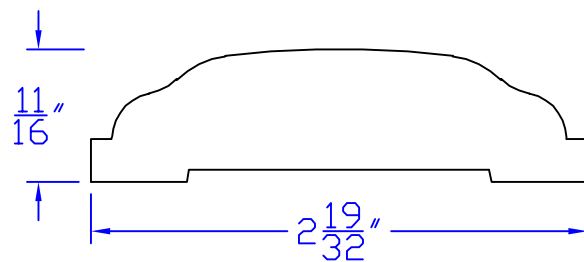

Creative Woodworking N.W., Inc.

1036 S.E. Taylor * Portland, Oregon 97214

Phone:(503) 230-9265 * Fax:(503) 232-9082

www.Creativewoodworkingnw.com

CASG438

$\frac{11}{16}$ " x $2\frac{19}{32}$ "