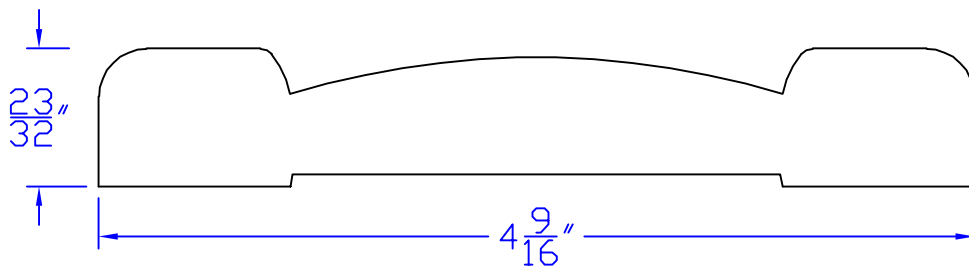

Creative Woodworking N.W., Inc.

1036 S.E. Taylor * Portland, Oregon 97214

Phone:(503) 230-9265 * Fax:(503) 232-9082

www.Creativewoodworkingnw.com

CASG439

$2\frac{23}{32}$ " x $4\frac{9}{16}$ "