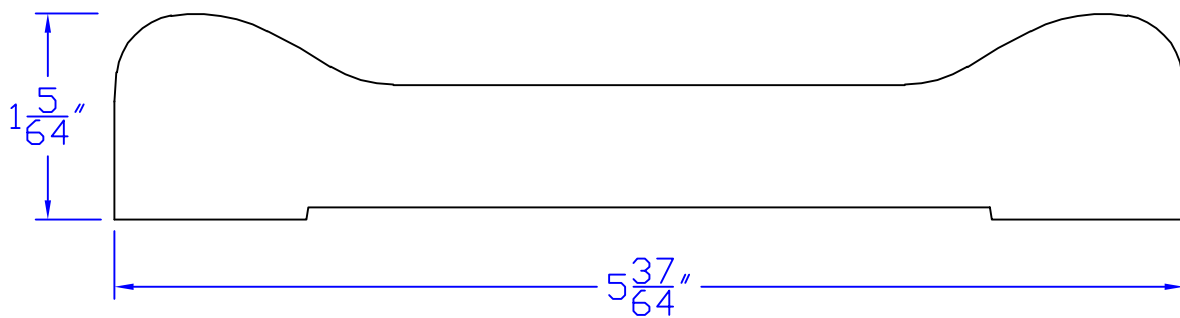

Creative Woodworking N.W., Inc.

1036 S.E. Taylor * Portland, Oregon 97214

Phone:(503) 230-9265 * Fax:(503) 232-9082

www.Creativewoodworkingnw.com

CASG441

$1\frac{5}{64}$ " x $5\frac{37}{64}$ "