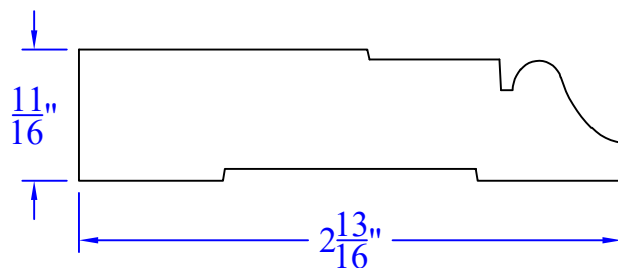

Creative Woodworking N.W., Inc.

1036 S.E. Taylor * Portland, Oregon 97214
Phone:(503) 230-9265 * Fax:(503) 232-9082
www.Creativewoodworkingnw.com

CASG445
11/16" x 2-13/16"