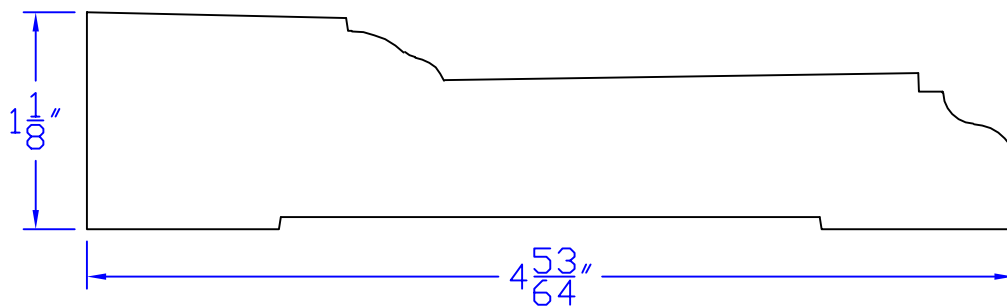

Creative Woodworking N.W., Inc.

1036 S.E. Taylor * Portland, Oregon 97214

Phone:(503) 230-9265 * Fax:(503) 232-9082

www.Creativewoodworkingnw.com

CASG446

$1\frac{1}{8}" \times 4\frac{53}{64}"$