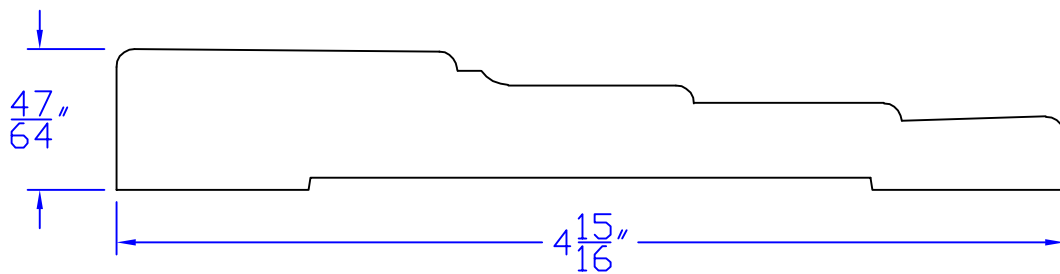

Creative Woodworking N.W., Inc.

1036 S.E. Taylor * Portland, Oregon 97214

Phone:(503) 230-9265 * Fax:(503) 232-9082

www.Creativewoodworkingnw.com

CASG447

$47/64"$ x $4-15/16"$