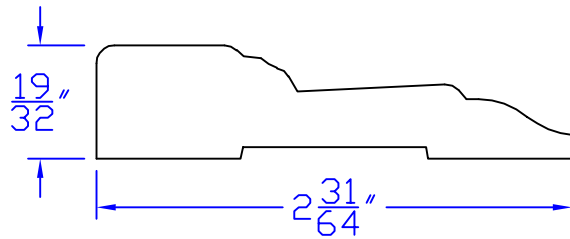

Creative Woodworking N.W., Inc.

1036 S.E. Taylor * Portland, Oregon 97214

Phone:(503) 230-9265 * Fax:(503) 232-9082

www.Creativewoodworkingnw.com

CASG448

$\frac{19}{32}$ " x $2\frac{31}{64}$ "