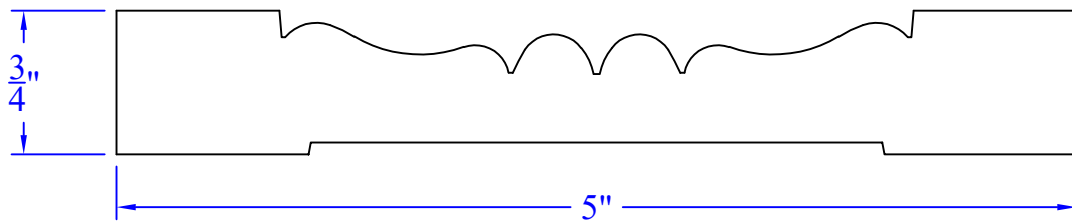

Creative Woodworking N.W., Inc.

1036 S.E. Taylor * Portland, Oregon 97214
Phone:(503) 230-9265 * Fax:(503) 232-9082
www.Creativewoodworkingnw.com

CASG449
3/4" x 5"