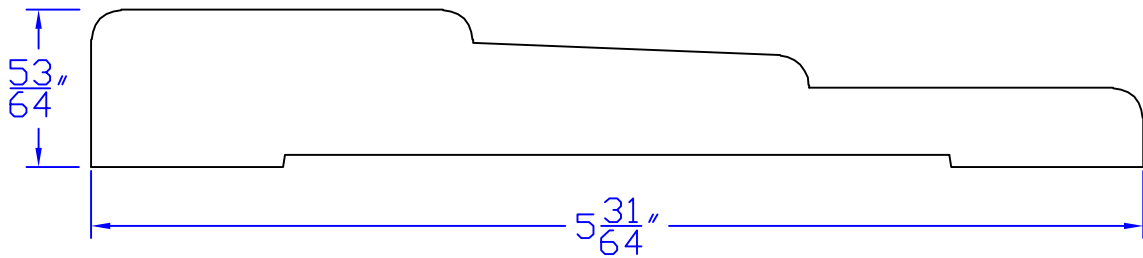

Creative Woodworking N.W., Inc.

1036 S.E. Taylor * Portland, Oregon 97214

Phone:(503) 230-9265 * Fax:(503) 232-9082

www.Creativewoodworkingnw.com

CASG452

$53/64$ " x $5-31/64$ "