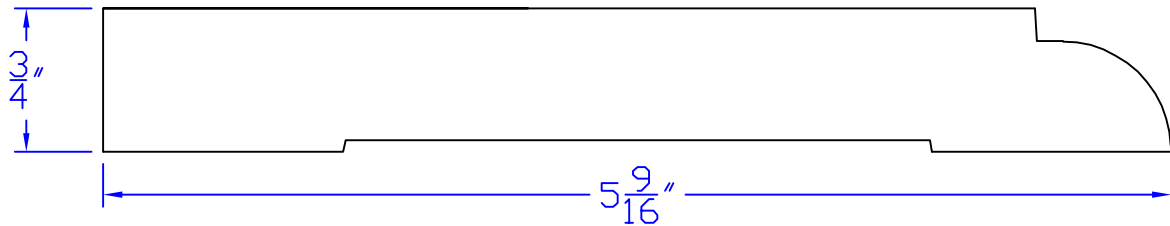

Creative Woodworking N.W., Inc.

1036 S.E. Taylor * Portland, Oregon 97214

Phone:(503) 230-9265 * Fax:(503) 232-9082

www.Creativewoodworkingnw.com

CASG456

3/4" x 5-9/16"