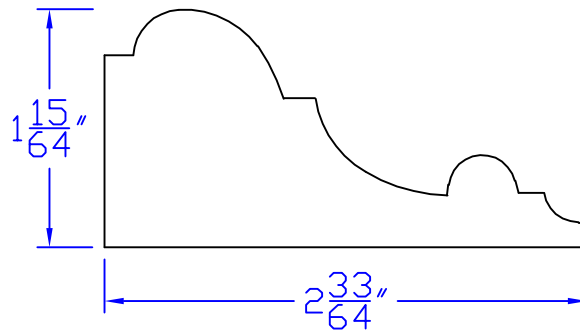

Creative Woodworking N.W., Inc.

1036 S.E. Taylor * Portland, Oregon 97214

Phone:(503) 230-9265 * Fax:(503) 232-9082

www.Creativewoodworkingnw.com

CASG457

$1\text{-}15/64$ " x $2\text{-}33/64$ "