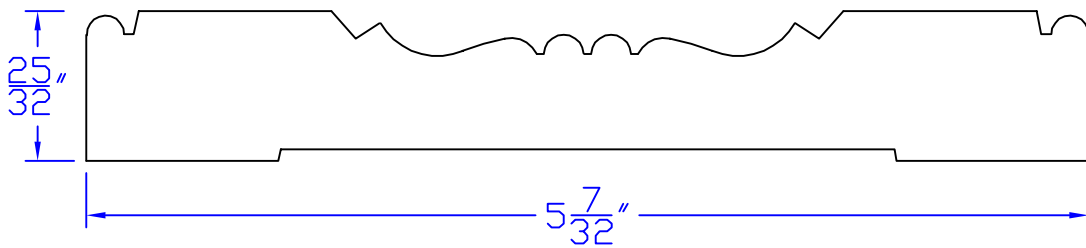

# Creative Woodworking N.W., Inc.

1036 S.E. Taylor \* Portland, Oregon 97214

Phone:(503) 230-9265 \* Fax:(503) 232-9082

[www.Creativewoodworkingnw.com](http://www.Creativewoodworkingnw.com)

CASG460

$25/32'' \times 5\frac{7}{32}''$