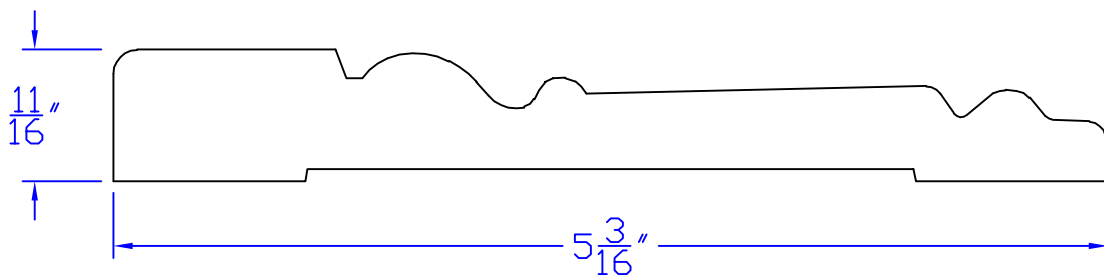

# Creative Woodworking N.W., Inc.

1036 S.E. Taylor \* Portland, Oregon 97214

Phone:(503) 230-9265 \* Fax:(503) 232-9082

[www.Creativewoodworkingnw.com](http://www.Creativewoodworkingnw.com)

CASG465

$11/16'' \times 5-3/16''$