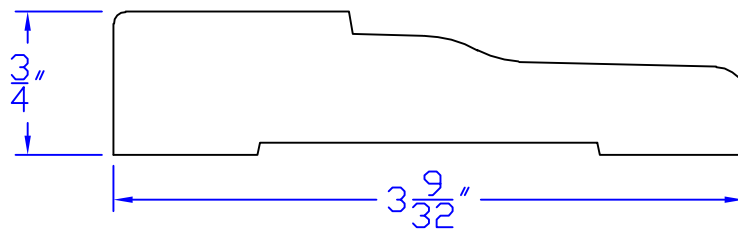

# Creative Woodworking N.W., Inc.

1036 S.E. Taylor \* Portland, Oregon 97214  
Phone:(503) 230-9265 \* Fax:(503) 232-9082  
www.Creativewoodworkingnw.com

CASG466

3/4" x 3-9/32"