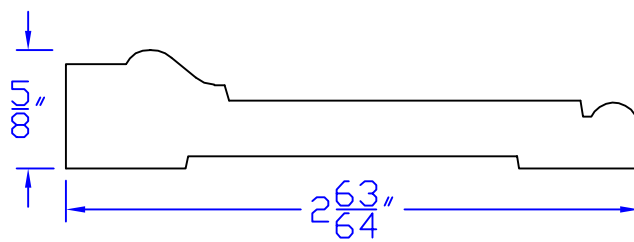

# Creative Woodworking N.W., Inc.

1036 S.E. Taylor \* Portland, Oregon 97214  
Phone:(503) 230-9265 \* Fax:(503) 232-9082  
www.Creativewoodworkingnw.com

CASG467

5/8" x 2-63/64"