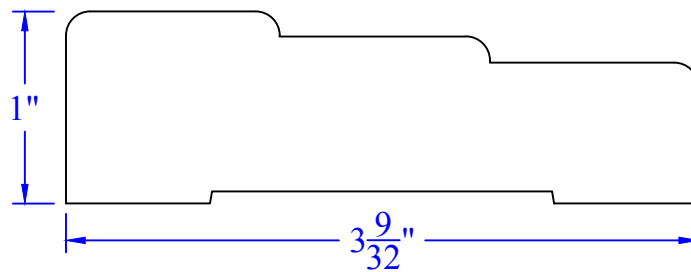

Creative Woodworking N.W., Inc.

1036 S.E. Taylor * Portland, Oregon 97214
Phone:(503) 230-9265 * Fax:(503) 232-9082
www.Creativewoodworkingnw.com

CASG469
1" x 3-9/32"