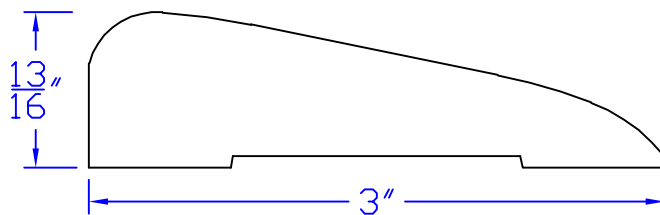

Creative Woodworking N.W., Inc.

1036 S.E. Taylor * Portland, Oregon 97214
Phone:(503) 230-9265 * Fax:(503) 232-9082
www.Creativewoodworkingnw.com

CASG470
13/16" x 3"