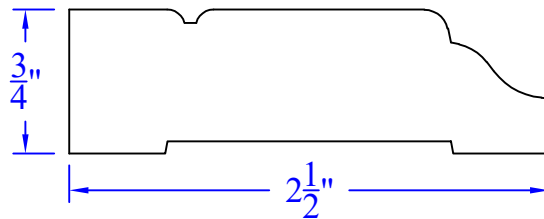

# Creative Woodworking N.W., Inc.

1036 S.E. Taylor \* Portland, Oregon 97214  
Phone:(503) 230-9265 \* Fax:(503) 232-9082  
www.Creativewoodworkingnw.com

**CASG473**  
**3/4" x 2-1/2"**