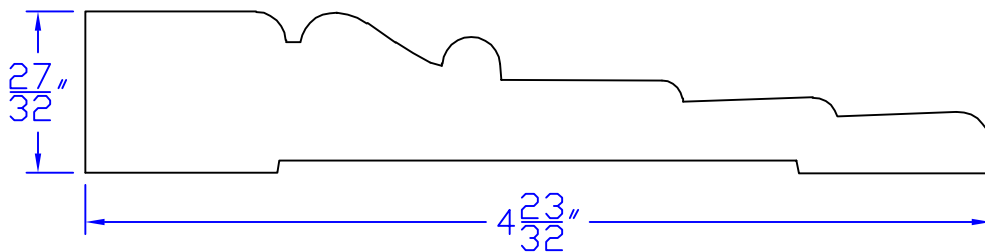

# Creative Woodworking N.W., Inc.

1036 S.E. Taylor \* Portland, Oregon 97214  
Phone:(503) 230-9265 \* Fax:(503) 232-9082  
www.Creativewoodworkingnw.com

CASG474  
27/32" x 4-23/32"