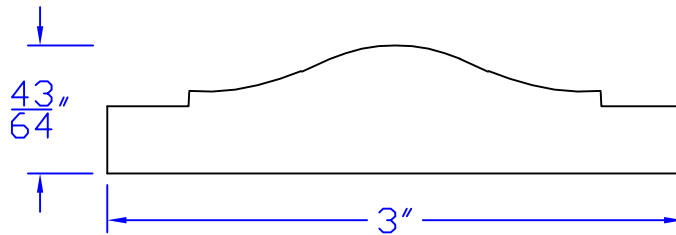

Creative Woodworking N.W., Inc.

1036 S.E. Taylor * Portland, Oregon 97214
Phone:(503) 230-9265 * Fax:(503) 232-9082
www.Creativewoodworkingnw.com

CASG484
 $\frac{43}{64}'' \times 3''$