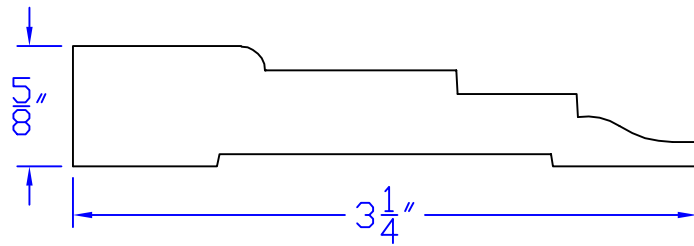

Creative Woodworking N.W., Inc.

1036 S.E. Taylor * Portland, Oregon 97214
Phone:(503) 230-9265 * Fax:(503) 232-9082
www.Creativewoodworkingnw.com

CASG486
 $5/8" \times 3-1/4"$