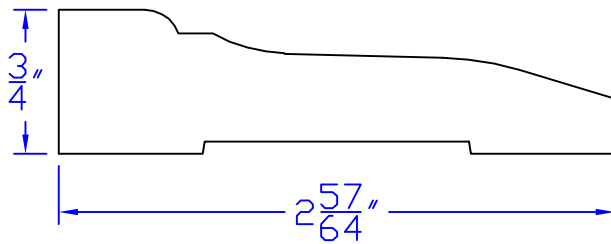

Creative Woodworking N.W., Inc.

1036 S.E. Taylor * Portland, Oregon 97214
Phone:(503) 230-9265 * Fax:(503) 232-9082
www.Creativewoodworkingnw.com

CASG488

3/4" x 2-57/64"