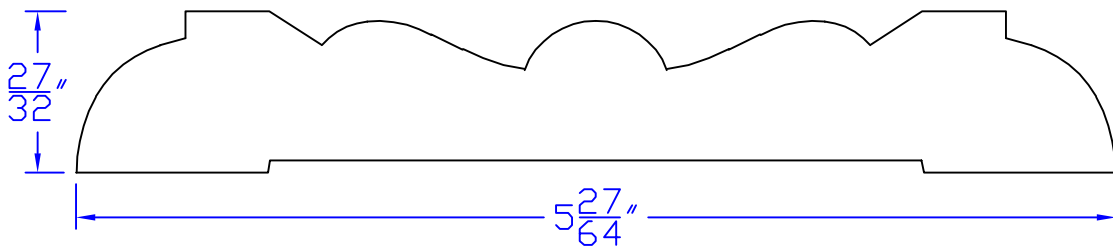

# Creative Woodworking N.W., Inc.

1036 S.E. Taylor \* Portland, Oregon 97214  
Phone:(503) 230-9265 \* Fax:(503) 232-9082  
www.Creativewoodworkingnw.com

CASG489  
 $\frac{27}{32}$ " x  $5\frac{27}{64}$ "